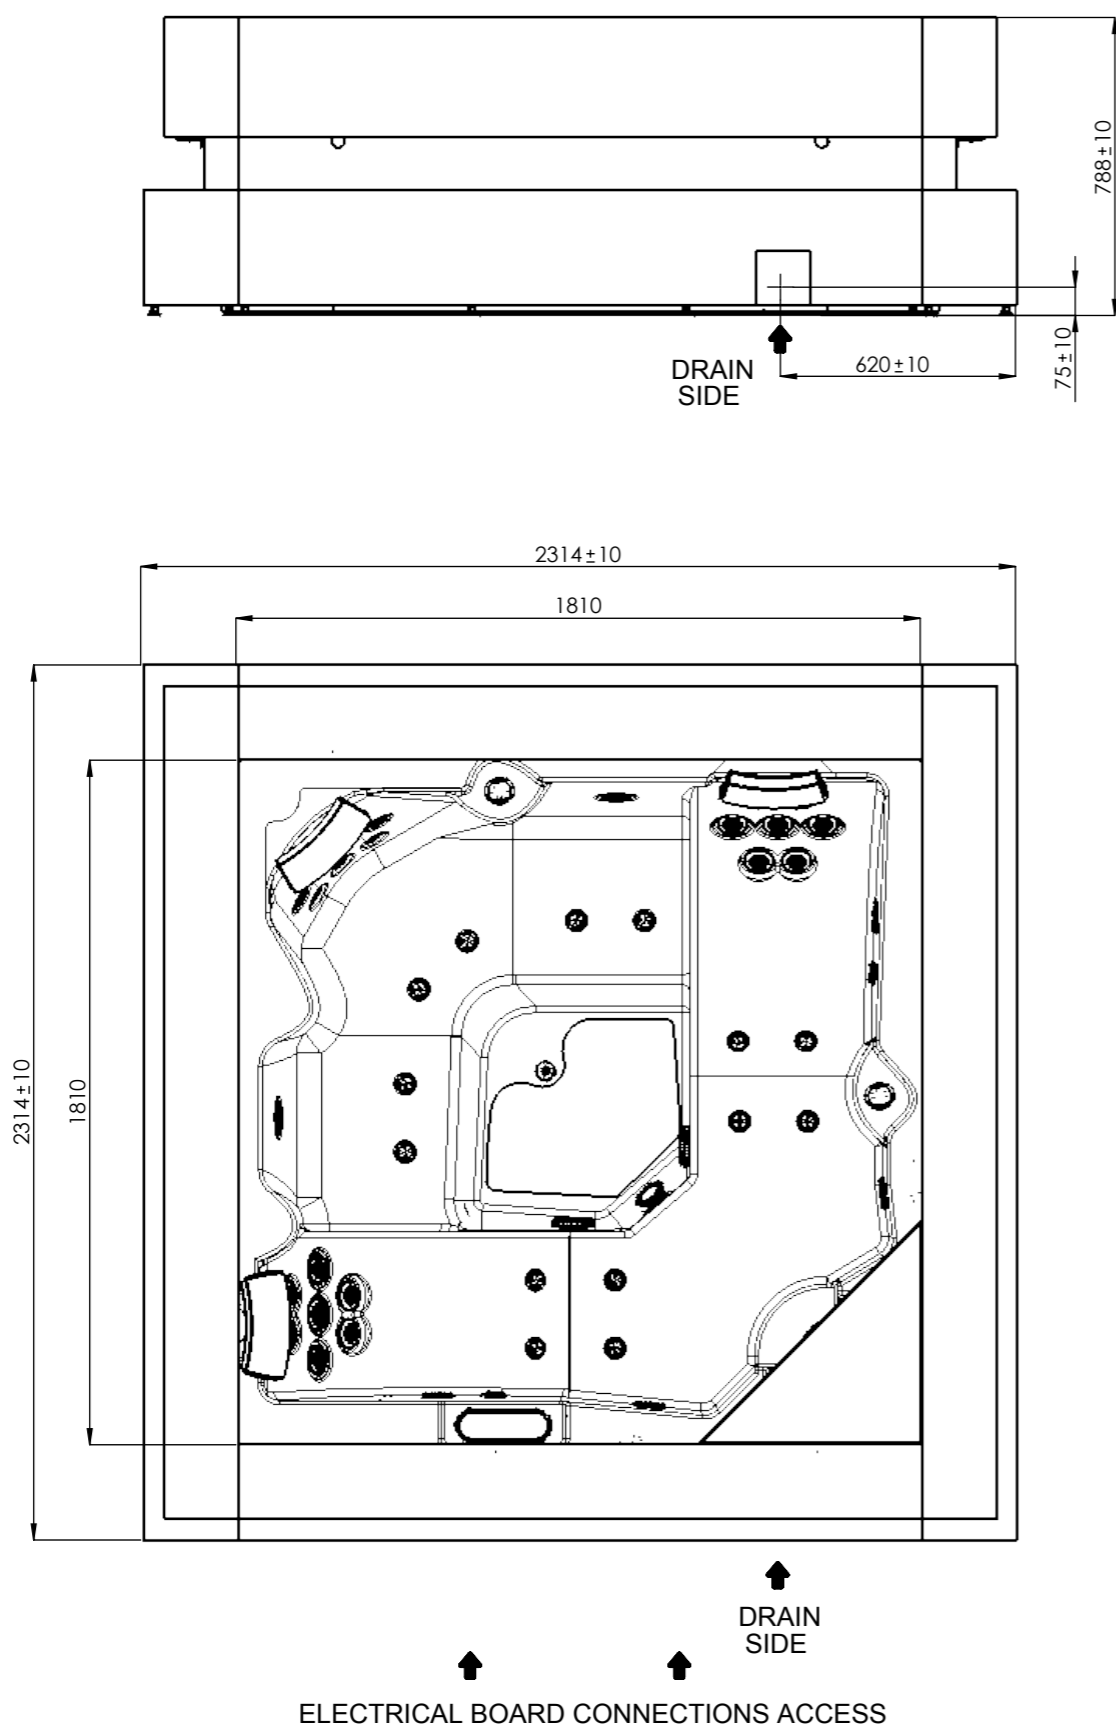

General specifications	
Spa weight (empty)	450 Kg
Spa weight (full)	1.425 Kg

VALID FROM SERIAL NUMBER: **53786**  
VALIDO A PARTIR DEL NÚMERO DE SERIE: **53786**

According to our policy of continuous improvement, dimensions, features or components of this product can be partially or completely changed without prior notice.  
It's Customer responsibility to verify that this is the last version of the drawing

Remarks Dimensions in mm. General Tolerances +/- 10mm			COMMERCIAL		
Drawn	27/04/2016	I.Pozo	Part Number <b>67100</b>	Rev. <b>04</b>	First Angle Projection 
Checked	-	V.Saiz			
Scale 1:20	General Tolerance DIN 7168 ISO 2768g				
Sheet 1/3					