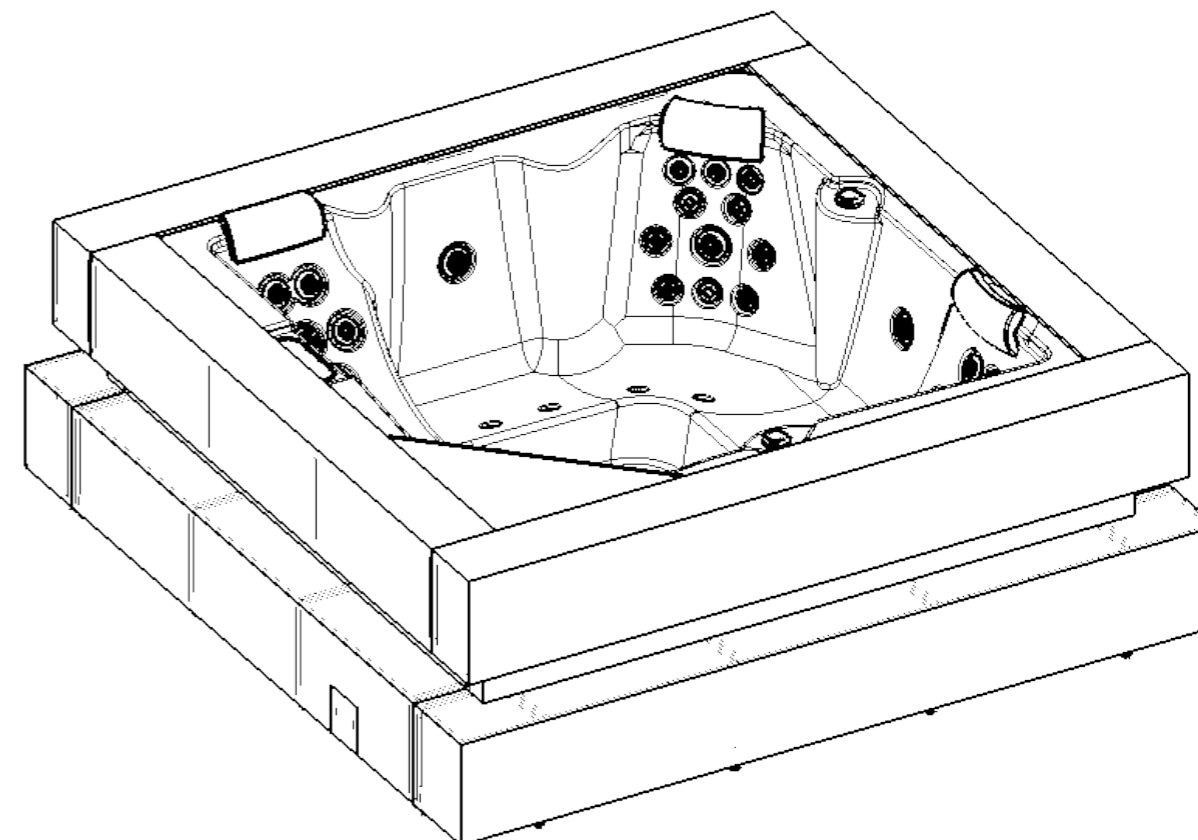

General specifications	
Spa weight (empty)	450 Kg
Spa weight (full)	1.425 Kg

VALID FROM SERIAL NUMBER: **53786**  
VALIDO A PARTIR DEL NÚMERO DE SERIE: **53786**

According to our policy of continuous improvement, dimensions, features or components of this product can be partially or completely changed without prior notice.  
It's Customer responsibility to verify that this is the last version of the drawing

Remarks Dimensions in mm. General Tolerances +/- 10mm			COMMERCIAL		
Drawn	27/04/2016	I.Pozo	Part Number <b>67100</b>	Rev. <b>04</b>	First Angle Projection 
Checked	-	V.Saiz			
Scale 1:20	General Tolerance DIN 7168 ISO 2768g				
Sheet 1/3					