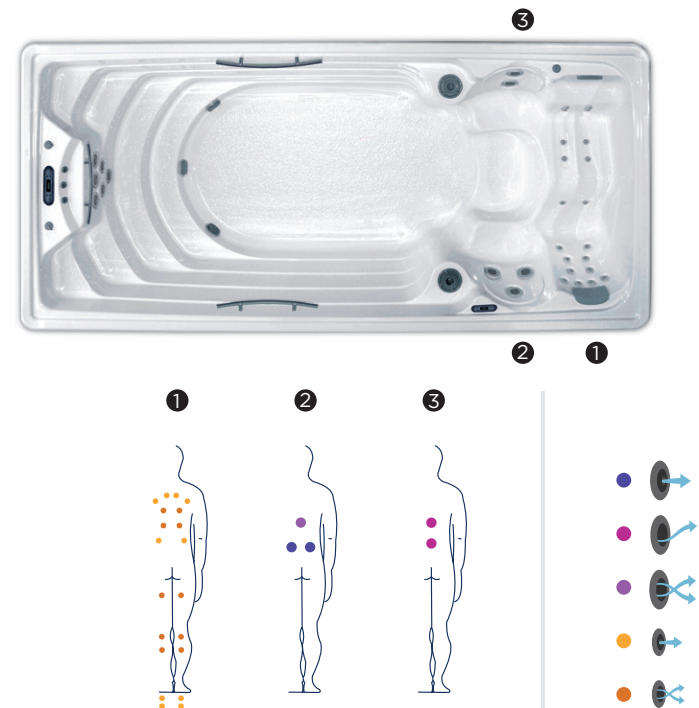

SWIMSPA AMAZON

The Amazon is an impressive pool designed for practising sport combined with a hydrotherapy area that holds three people.

The hydromassage area is made up of one lounge and two seats that have been ergonomically designed to obtain the best possible comfort.

The bathing area comes with large stairs as well as 3 stainless steel rail for simple access.

A water current generated by five turbojets enables swimmers to swim countercurrent and thus keep fit in their home hot tubs.

Positions: 3 (2  / 1 ) **Measures:** 500 x 230 x 138

This model comes in two formats:

Amazon: Version with an outer cabinet, all equipment required inside the spa and two cartridge filters. This product just needs to be connected to a power supply and filled with water before it can be used.