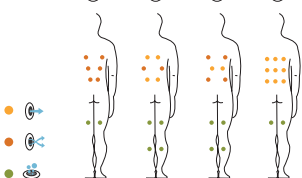

SHELL FINISHES (ACRYLIC COLORS)

White

FURNITURE FINISHES (OUTDOOR CABINET)

Graphite

Walnut Woodermax

Thunder Woodermax

Butterfly Woodermax