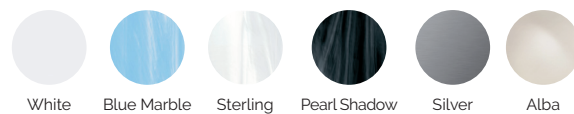

CODE 78769
Ideal for 5 people
5 positions
2 lounger
3 seats
Measures: 216 × 216 × 90 cm
Water capacity (l): 980 liters
Weight: Empty 330 kg / Full 1.310 kg
7 colors
5 massages

SHELL FINISHES (ACRYLIC COLORS)