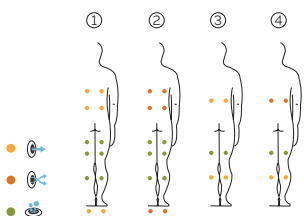

SHELL FINISHES (ACRYLIC COLORS)

Inox

FEATURES

METALLIC
structure

BCN
DESIGN

re|ox
IMPACTSYSTEM

According to our policy of constant evolution, we reserve the right to modify the specifications in part or in whole without forewarning.