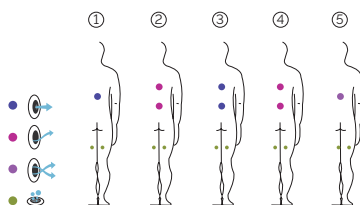

4 colors

5 massages

SHELL FINISHES (ACRYLIC COLORS)

White

Sterling

Pearl Shadow

Alba

PROFESSIONAL LINE